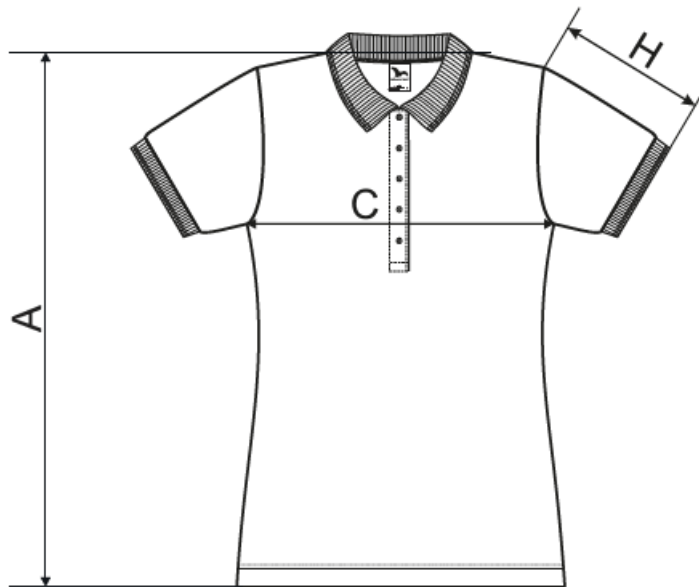

All size specifications listed are in cm. Accepted tolerance of up to ± 5%.

b) Woman 210 Pique Polo **Also available in orange**

SIZE SPECIFICATION [cm]

size	XS	S	M	L	XL	2XL	3XL
A	62	64	66	68,5	71	73,5	76
C	40	44	48	52	58	64	70
H	19	19,5	19,5	20,5	22	24,5	25,5

All size specifications listed are in cm. Accepted tolerance of up to ± 5%.

Sweater/Vest : € 43,00

a) Women 411 Trendy Zipper Sweatshirt

SIZE SPECIFICATION [cm]

size	XS	S	M	L	XL	2XL
A	64	65	67	69	72	75
C	44	48	52	56	61	67
H	61	62	63	64	66	67

All size specifications listed are in cm. Accepted tolerance of up to $\pm 5\%$.

b) Men 410 Trendy Zipper Sweatshirt

SIZE SPECIFICATION [cm]

size	S	M	L	XL	2XL	3XL
A	69	72	74	76	78	80
C	51	55	60	64	68	72
H	62	63	65	67	69	71