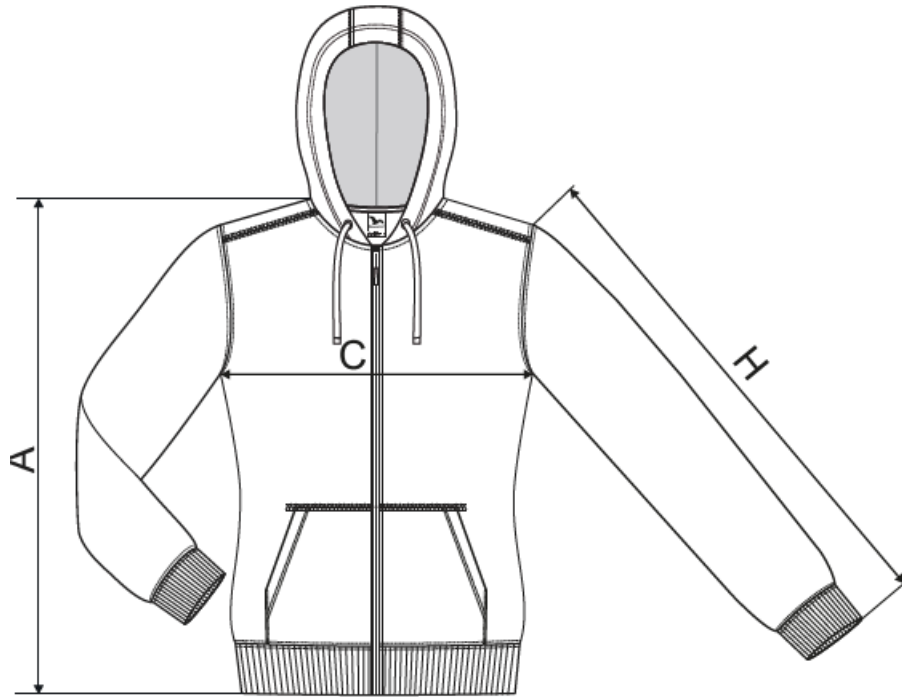

All size specifications listed are in cm. Accepted tolerance of up to ± 5%.

b) Woman 210 Pique Polo **Also available in orange**

SIZE SPECIFICATION [cm]

size	XS	S	M	L	XL	2XL	3XL
A	62	64	66	68,5	71	73,5	76
C	40	44	48	52	58	64	70
H	19	19,5	19,5	20,5	22	24,5	25,5

All size specifications listed are in cm. Accepted tolerance of up to ± 5%.

Sweater/Vest : € 43,00

a) Women 411 Trendy Zipper Sweatshirt

SIZE SPECIFICATION [cm]

size	XS	S	M	L	XL	2XL
A	64	65	67	69	72	75
C	44	48	52	56	61	67
H	61	62	63	64	66	67

All size specifications listed are in cm. Accepted tolerance of up to $\pm 5\%$.

b) Men 410 Trendy Zipper Sweatshirt

SIZE SPECIFICATION [cm]

size	S	M	L	XL	2XL	3XL
A	69	72	74	76	78	80
C	51	55	60	64	68	72
H	62	63	65	67	69	71