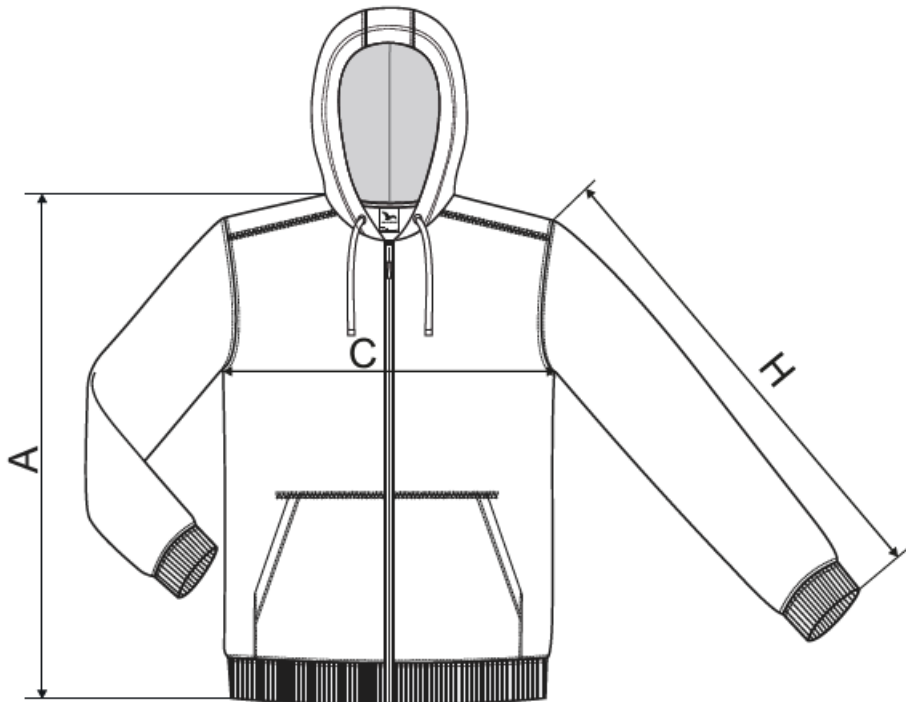

SIZE SPECIFICATION [cm]

size	S	M	L	XL	2XL	3XL
A	69	72	74	76	78	80
C	51	55	60	64	68	72
H	62	63	65	67	69	71

All size specifications listed are in cm. Accepted tolerance of up to ± 5%.