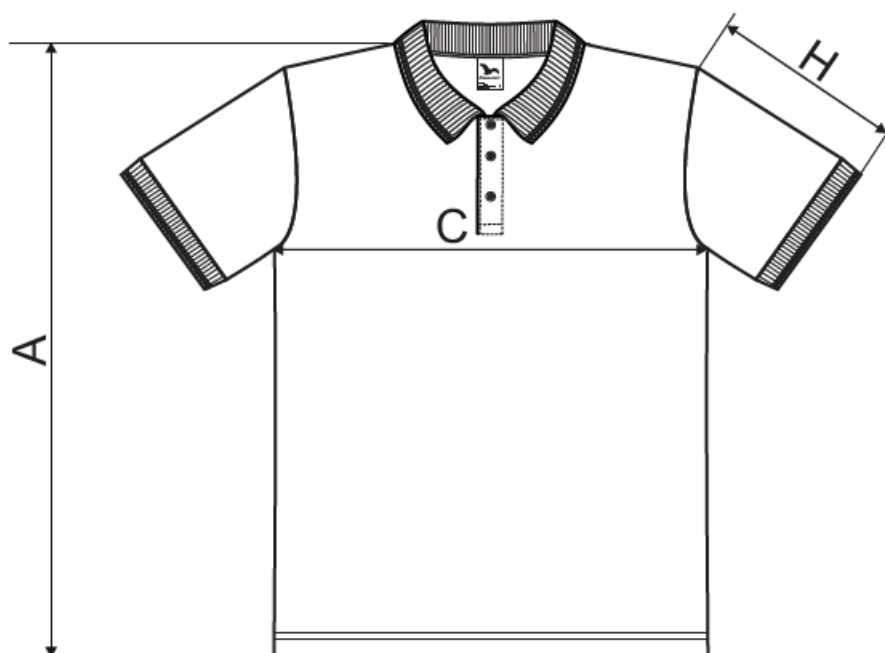

All size specifications listed are in cm. Accepted tolerance of up to ± 5%.

POLO: € 25,00

A2

a) Men 203 Pique Polo Also available in orange

SIZE SPECIFICATION [cm]

size	S	M	L	XL	2XL	3XL	4XL	5XL
A	71	73,5	76	78,5	81	83	85,5	88
C	46	50	54	58	62	68	74	80
H	22	23	24	25	26	27	28	29

All size specifications listed are in cm. Accepted tolerance of up to ± 5%.

b) Woman 210 Pique Polo **Also available in orange**

SIZE SPECIFICATION [cm]

size	XS	S	M	L	XL	2XL	3XL
A	62	64	66	68,5	71	73,5	76
C	40	44	48	52	58	64	70
H	19	19,5	19,5	20,5	22	24,5	25,5

All size specifications listed are in cm. Accepted tolerance of up to ± 5%.

Sweater/Vest : € 43,00

a) Women 411 Trendy Zipper Sweatshirt

SIZE SPECIFICATION [cm]

size	XS	S	M	L	XL	2XL
A	64	65	67	69	72	75
C	44	48	52	56	61	67
H	61	62	63	64	66	67