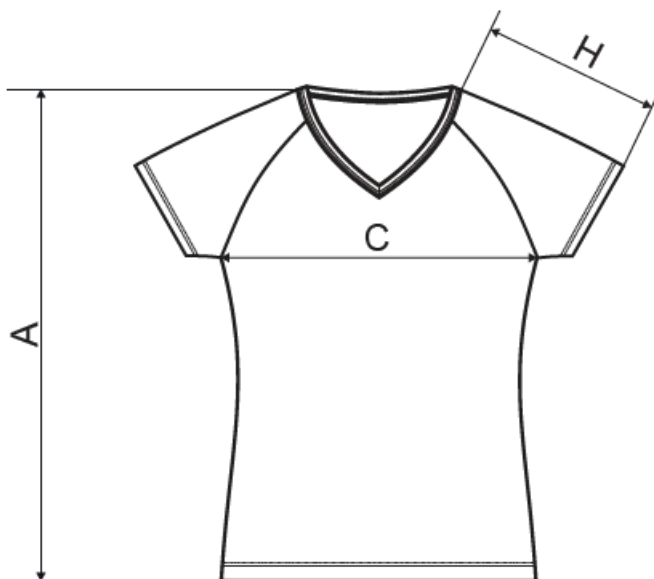

FMBB herding merchandise

T-Shirt:

a) Women v-neck 128 Dream € 22,50

Single Jersey, 95 % katoen, 5 % elastane

SIZE SPECIFICATION [cm]

size	XS	S	M	L	XL	2XL	3XL
A	61	62	63	65	66	67	69
C	39	41	45	49	54	60	66
H	20	21	22	23	25	27	29

All size specifications listed are in cm. Accepted tolerance of up to $\pm 5\%$.