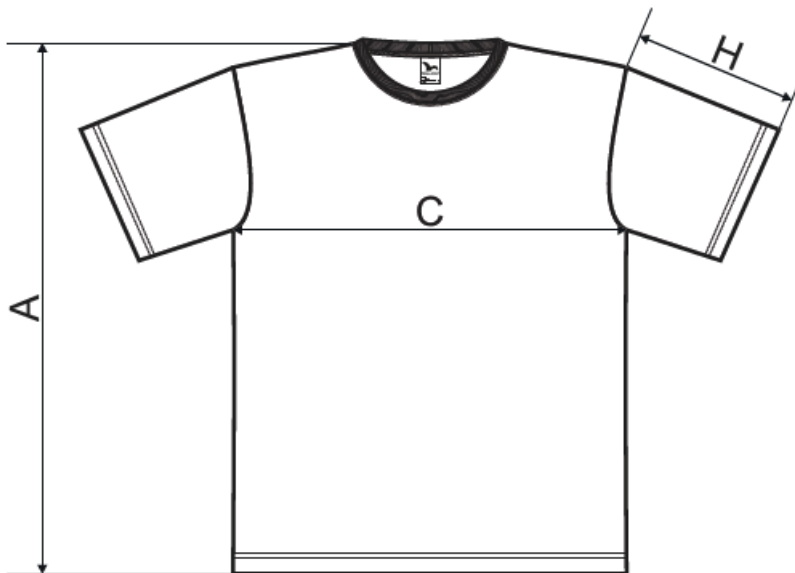

FMBB herding merchandise

T-Shirt:

a) Women v-neck 128 Dream € 22,50

Single Jersey, 95 % katoen, 5 % elastane

SIZE SPECIFICATION [cm]

size	XS	S	M	L	XL	2XL	3XL
A	61	62	63	65	66	67	69
C	39	41	45	49	54	60	66
H	20	21	22	23	25	27	29

All size specifications listed are in cm. Accepted tolerance of up to $\pm 5\%$.

b) Men: 129 Basic : € 20,00

SIZE SPECIFICATION [cm]

size	XS	S	M	L	XL	2XL	3XL	4XL	5XL
A	68	70	72	74	76	78	81	84	87
C	43	47	51	55	59	64	70	76	82
H	18,5	19,5	20,5	21,5	22,5	23,5	24,5	25,5	26,5

All size specifications listed are in cm. Accepted tolerance of up to ± 5%.

POLO: € 25,00

A2

a) Men 203 Pique Polo Also available in orange

SIZE SPECIFICATION [cm]

size	S	M	L	XL	2XL	3XL	4XL	5XL
A	71	73,5	76	78,5	81	83	85,5	88
C	46	50	54	58	62	68	74	80
H	22	23	24	25	26	27	28	29

All size specifications listed are in cm. Accepted tolerance of up to ± 5%.

b) Woman 210 Pique Polo **Also available in orange**

SIZE SPECIFICATION [cm]

size	XS	S	M	L	XL	2XL	3XL
A	62	64	66	68,5	71	73,5	76
C	40	44	48	52	58	64	70
H	19	19,5	19,5	20,5	22	24,5	25,5